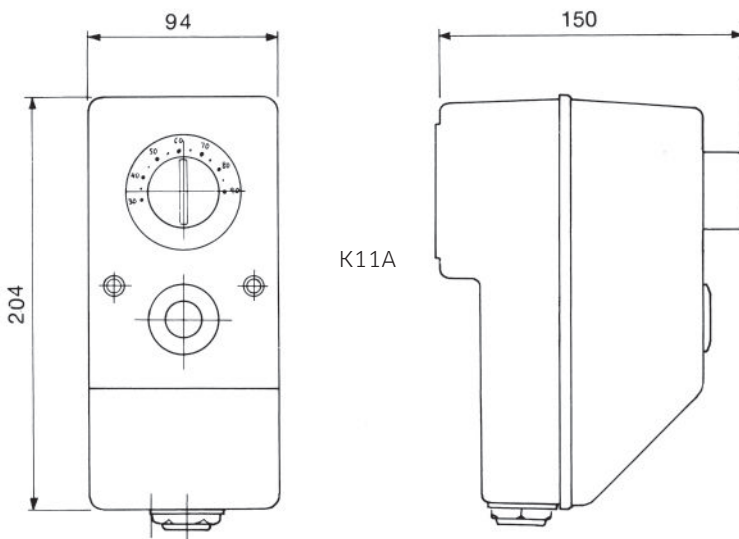

Description

Terminal box of cast aluminium with a cover of plastic carbonate, intended for our 2" plug. The box is swiveled so that suitable orientation of cable entry can be obtained. The box is provided with terminal block. Protection class IP 54.

Technical specification

Title	1 pole thermostat 30-90 °C	2 pole thermostat 30-90°C	3 pole temp. limiter 65°C	3 pole temp. limiter 110°C	Item number
K11A		X		X	1120 332 701
K12A	X			X	1120 332 801
K13A				X	1120 332 901
K13			X		1120 332 905