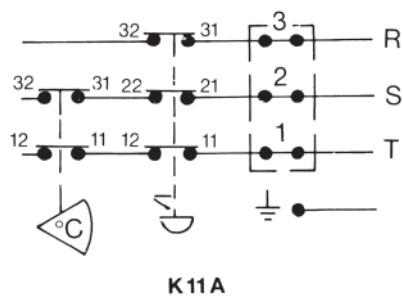

Wiring diagram

K12A