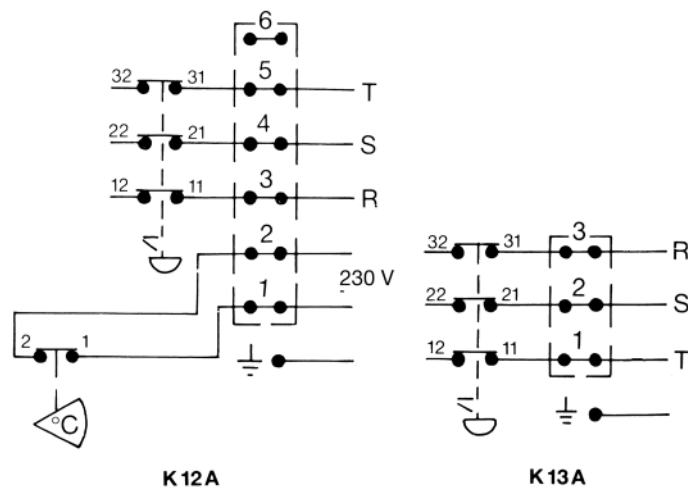

Description

Terminal box of cast aluminium with a cover of plastic carbonate, intended for our 2" plug. The box is swiveled so that suitable orientation of cable entry can be obtained. The box is provided with terminal block. Protection class IP 54.

Technical specification

Title	1 pole thermostat 30-90 °C	2 pole thermostat 30-90°C	3 pole temp. limiter 65°C	3 pole temp. limiter 110°C	Item number
K11A		X		X	1120 332 701
K12A	X			X	1120 332 801
K13A				X	1120 332 901
K13			X		1120 332 905

Wiring diagram

K12A

K13A

Wiring diagram

K 12A

K 13A