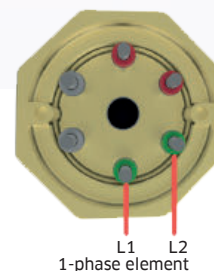

DATA SHEET

2520398105

L1 L2 L3
Triangle connection

L1 L2 L3
Star connection

L1 L2
1-phase 3 elements

L1 L2
1-phase 2 elements

L1 L2
1-phase element

TECHNICAL SPECIFICATIONS

Immersion heater	IU35S
Article number	2520398105
Heating of	Water
Effect	4 000 W
Voltage	230 V
Insertion length (A)	320 mm
Inactive zone (B)	35 mm
Hot zone (C)	285 mm
Flange/Head	1 1/4" pipe thread brass head
Element material	AISI316L
Number of elements	3
Surface load	8,5 W/cm ²
Wrench size	57 mm