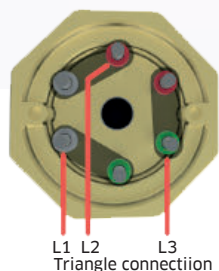

DATA SHEET

2520398105

L1 L2 L3
Triangle connection

L1 L2 L3
Star connection

L1 L2
1-phase 3 elements

L1 L2
1-phase 2 elements

L1 L2
1-phase element

TECHNICAL SPECIFICATIONS

Immersion heater	IU35S
Article number	2520398105
Heating of	Water
Effect	4 000 W
Voltage	230 V
Insertion length (A)	320 mm
Inactive zone (B)	35 mm
Hot zone (C)	285 mm
Flange/Head	1 1/4" pipe thread brass head
Element material	AISI316L
Number of elements	3
Surface load	8,5 W/cm ²
Wrench size	57 mm