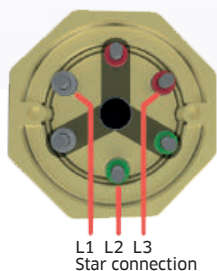

DATA SHEET

2520398105

L1 L2 L3
Triangle connection

L1 L2 L3
Star connection

L1 L2
1-phase 3 elements

L1 L2
1-phase 2 elements

L1 L2
1-phase element

TECHNICAL SPECIFICATIONS

Immersion heater	IU35S
Article number	2520398105
Heating of	Water
Effect	4 000 W
Voltage	230 V
Insertion length (A)	320 mm
Inactive zone (B)	35 mm
Hot zone (C)	285 mm
Flange/Head	1 1/4" pipe thread brass head
Element material	AISI316L
Number of elements	3
Surface load	8,5 W/cm ²
Wrench size	57 mm