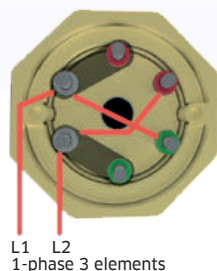

DATA SHEET

2520398105

L1 L2 L3
Triangle connection

L1 L2 L3
Star connection

L1 L2
1-phase 3 elements

L1 L2
1-phase 2 elements

L1 L2
1-phase element

TECHNICAL SPECIFICATIONS

Immersion heater	IU35S
Article number	2520398105
Heating of	Water
Effect	4 000 W
Voltage	230 V
Insertion length (A)	320 mm
Inactive zone (B)	35 mm
Hot zone (C)	285 mm
Flange/Head	1 1/4" pipe thread brass head
Element material	AISI316L
Number of elements	3
Surface load	8,5 W/cm ²
Wrench size	57 mm