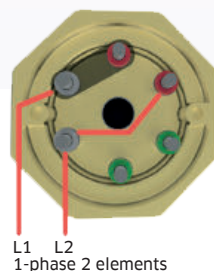

DATA SHEET

2520398105

L1 L2 L3
Triangle connection

L1 L2 L3
Star connection

L1 L2
1-phase 3 elements

L1 L2
1-phase 2 elements

L1 L2
1-phase element

TECHNICAL SPECIFICATIONS

Immersion heater	IU35S
Article number	2520398105
Heating of	Water
Effect	4 000 W
Voltage	230 V
Insertion length (A)	320 mm
Inactive zone (B)	35 mm
Hot zone (C)	285 mm
Flange/Head	1 1/4" pipe thread brass head
Element material	AISI316L
Number of elements	3
Surface load	8,5 W/cm ²
Wrench size	57 mm