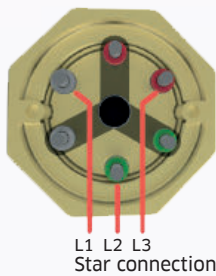

DATA SHEET

2520398106

L1 L2 L3
Triagle connection

L1 L2 L3
Star connection

L1 L2
1-phase 3 elements

L1 L2
1-phase 2 elements

L1 L2
1-phase 1 element

TECHNICAL SPECIFICATIONS

Immersion heater	IU39S
Article number	2520398106
Heating of	Water
Effect	6 000 W
Voltage	230 / 400 V
Insertion length (A)	480 mm
Inactive zone (B)	35 mm
Hot zone (C)	445 mm
Flange/Head	1 1/4" pipe thread brass head
Element material	AISI316L
Number of elements	3
Surface load	8,5 W/cm ²
Wrench size	57 mm