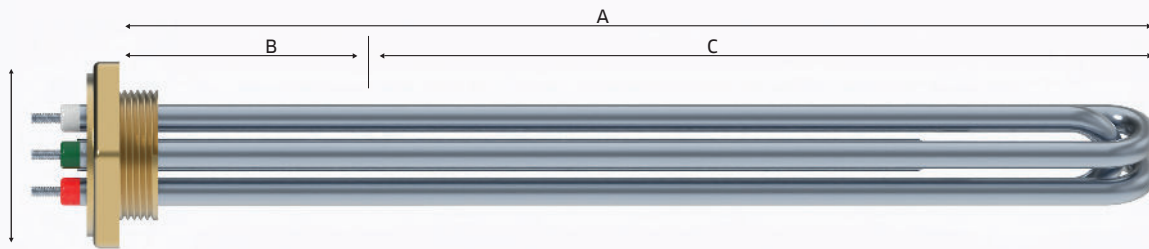

DATA SHEET

2520398106

L1 L2 L3
Triagle connection

L1 L2 L3
Star connection

L1 L2
1-phase 3 elements

L1 L2
1-phase 2 elements

L1 L2
1-phase 1 element

TECHNICAL SPECIFICATIONS

Immersion heater	IU39S
Article number	2520398106
Heating of	Water
Effect	6 000 W
Voltage	230 / 400 V
Insertion length (A)	480 mm
Inactive zone (B)	35 mm
Hot zone (C)	445 mm
Flange/Head	1 1/4" pipe thread brass head
Element material	AISI316L
Number of elements	3
Surface load	8,5 W/cm ²
Wrench size	57 mm