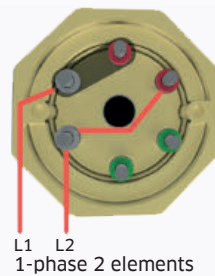

DATA SHEET

2520398106

L1 L2 L3
Triagle connection

L1 L2 L3
Star connection

L1 L2
1-phase 3 elements

L1 L2
1-phase 2 elements

L1 L2
1-phase 1 element

TECHNICAL SPECIFICATIONS

Immersion heater	IU39S
Article number	2520398106
Heating of	Water
Effect	6 000 W
Voltage	230 / 400 V
Insertion length (A)	480 mm
Inactive zone (B)	35 mm
Hot zone (C)	445 mm
Flange/Head	1 1/4" pipe thread brass head
Element material	AISI316L
Number of elements	3
Surface load	8,5 W/cm ²
Wrench size	57 mm