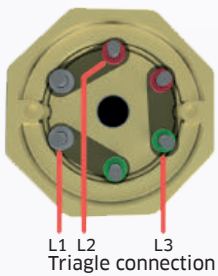

DATA SHEET

2520398106

L1 L2 L3
Triagle connection

L1 L2 L3
Star connection

L1 L2
1-phase 3 elements

L1 L2
1-phase 2 elements

L1 L2
1-phase 1 element

TECHNICAL SPECIFICATIONS

Immersion heater	IU39S
Article number	2520398106
Heating of	Water
Effect	6 000 W
Voltage	230 / 400 V
Insertion length (A)	480 mm
Inactive zone (B)	35 mm
Hot zone (C)	445 mm
Flange/Head	1 1/4" pipe thread brass head
Element material	AISI316L
Number of elements	3
Surface load	8,5 W/cm ²
Wrench size	57 mm