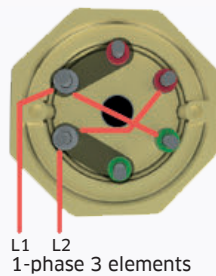

DATA SHEET

2520398106

L1 L2 L3
Triagle connection

L1 L2 L3
Star connection

L1 L2
1-phase 3 elements

L1 L2
1-phase 2 elements

L1 L2
1-phase 1 element

TECHNICAL SPECIFICATIONS

Immersion heater	IU39S
Article number	2520398106
Heating of	Water
Effect	6 000 W
Voltage	230 / 400 V
Insertion length (A)	480 mm
Inactive zone (B)	35 mm
Hot zone (C)	445 mm
Flange/Head	1 1/4" pipe thread brass head
Element material	AISI316L
Number of elements	3
Surface load	8,5 W/cm ²
Wrench size	57 mm